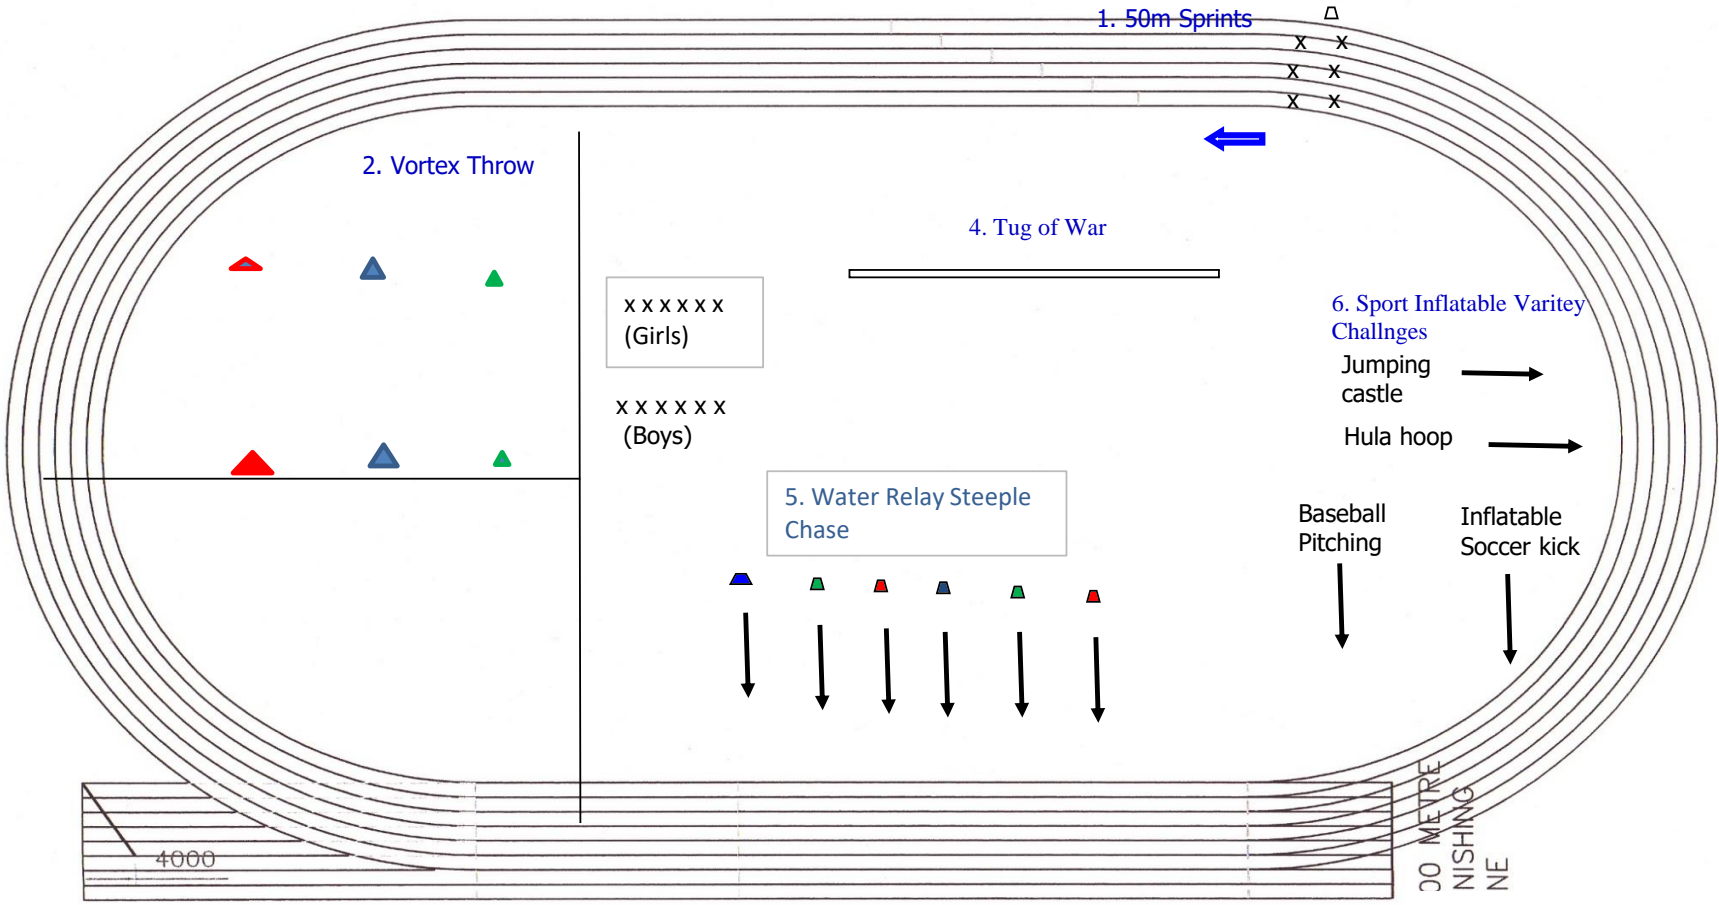

Layout Map of Mini-Olympics Events

Legend: x x x x x x Students
 Δ Cones

3
L
o
n
g
J
u
m
p

400 METRE STARTING POINT